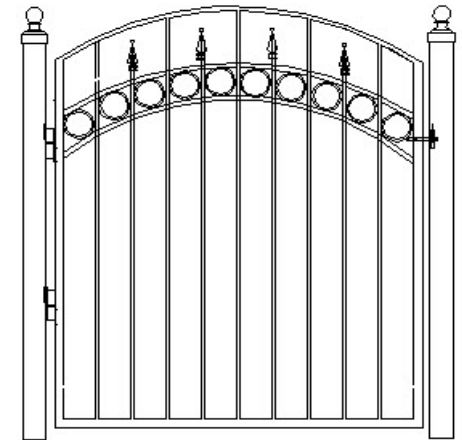

PG-FT-40SR ARCHED