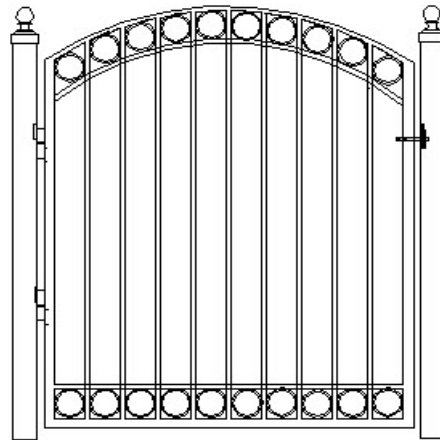

PG-FT-40DR ARCHED