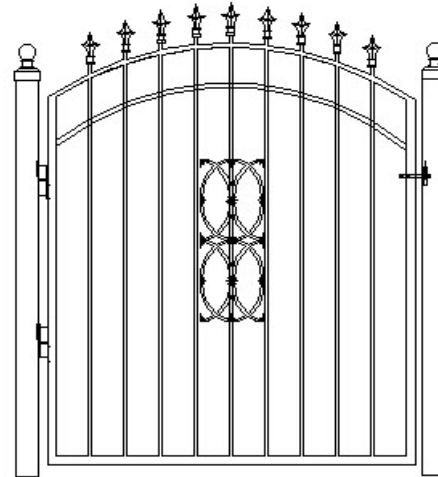

PG-F-30SO ARCHED