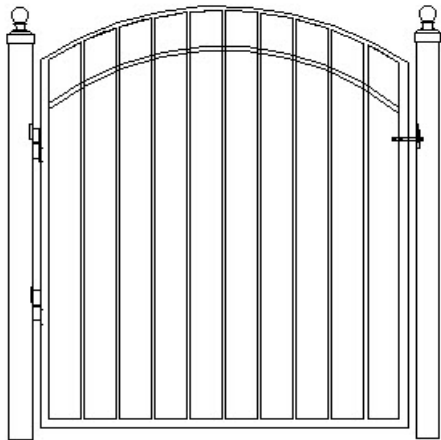

Free Estimates

Design: _____

Height: _____

Footage: _____

Gate: _____

Color: _____

Total: _____

Troy Ornamental Iron & Fence

715 Hartland Drive, Troy MI 48083

P.(248) 528-1400 F.(248) 528-9964

Email: troyfence@yahoo.com

www.troyfence.com

Quote Given By: Walter Koniacki

Iron & Aluminum Gate Designs

PG-FT-30 ARCHED