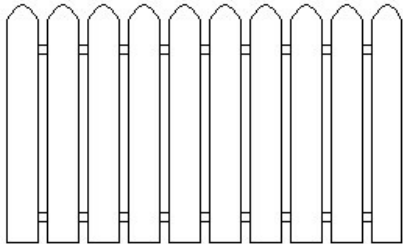

Free Estimates

Design: _____

Height: _____

Footage: _____

Gate: _____

Total: _____

Wood Types

Western Red Cedar

White Cedar

Pressure Treated

Troy Ornamental Iron & Fence

715 Hartland Drive, Troy MI 48083

P.(248) 528-1400 F.(248) 528-9964

Email: troyfence@yahoo.com

www.troyfence.com

Quote Given By: Walter Koniecki

Wood Fence Designs

Picket

Concave Picket

Convex Solid Dog Ear

Solid Dog Ear

Shadow Box

Concave Shadow Box

Solid with Lattice Top