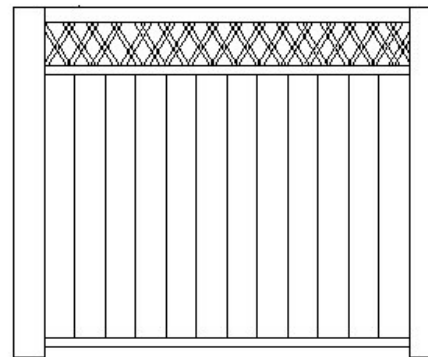

Free Estimates

Design: _____

Height: _____

Footage: _____

Gate: _____

Total: _____

Wood Types

Western Red Cedar

Wood Fence Designs

Picket

Concave Picket

Convex Solid Dog Ear

Solid Dog Ear

Shadow Box

Concave Shadow Box

Solid with Lattice Top

Split Rail (2 & 3 Rails)