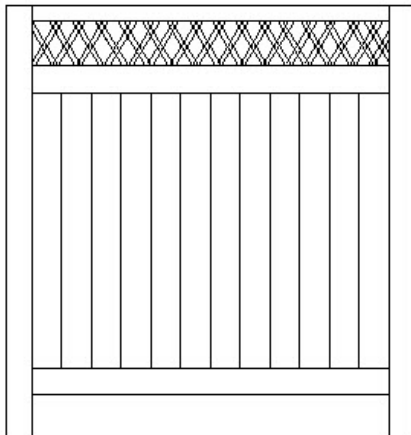

Free Estimates

Design: _____

Height: _____

Footage: _____

Gate: _____

Color: _____

Total: _____

Available Color: White, Tan, Khaki
5 different style post caps available
4 different style picket caps available

Privacy with 3" Lattice

Decorative Dover XR

Privacy Kingston 2-Rail

Privacy Kingston 3-Rail

Semi-Privacy Shadow Box

Semi-Privacy Montgomery

New England Picket

Concave New England Picket