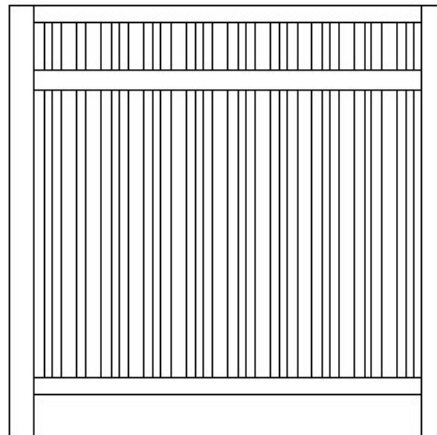

Free Estimates

Design: _____

Height: _____

Footage: _____

Gate: _____

Color: _____

Total: _____

Available Color: White, Tan, Khaki
5 different style post caps available
4 different style picket caps available

www.signaturepvc.com

Troy Ornamental Iron & Fence

715 Hartland Drive, Troy MI 48083

P.(248) 528-1400 F.(248) 528-9964

Email: troyfence@yahoo.com

www.troyfence.com

Quote Given By: Walter Koniecki

Vinyl Fence Designs

Privacy with 3" Lattice

Decorative Dover XR

Privacy Kingston 2-Rail

Privacy Kingston 3-Rail

Semi-Privacy Shadow Box

Semi-Privacy Montgomery

New England Picket

Concave New England Picket