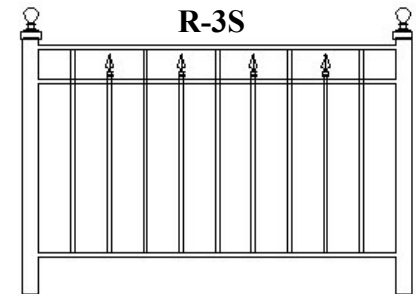

Troy Ornamental Iron & Fence
offers many different styles of welded
aluminum and iron railings.
Standard color of railings:
Black
Powder Coat

**ALUMINUM
RAILING DESIGN BROCHURE**

Standard Measurements:
1 3/4" Cover Bar
1 1/2" Square Posts
1/2" Solid Square Balusters
1" Bottom Channel

We also do all types of fences!!!!
We offer unlimited designs, remember
safety first!

R-3R

R-1

R-20

R-2B

R-3

R-3S

R-3SC