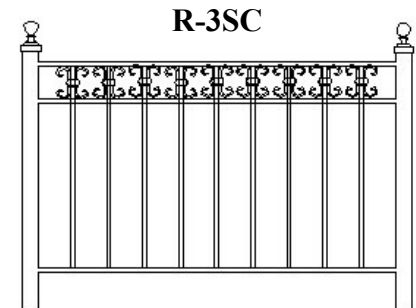

Troy Ornamental Iron & Fence
offers many different styles of welded
aluminum and iron railings.
Standard color of railings:
Black
Powder Coat

**ALUMINUM
RAILING DESIGN BROCHURE**

Standard Measurements:
1 3/4" Cover Bar
1 1/2" Square Posts
1/2" Solid Square Balusters
1" Bottom Channel

We also do all types of fences!!!!
We offer unlimited designs, remember
safety first!

R-3R

R-1

R-20

R-2B

R-3

R-3S

R-3SC