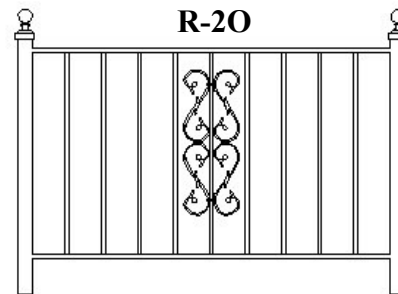

**TROY ORNAMENTAL
IRON & FENCE**

715 Hartland Dr. Troy MI
(248)528-1400
troyfence@yahoo.com
www.troyfence.com
Free Estimate

Design: _____
Height: _____
Footage: _____
Color: _____
Other: _____
Total Cost: _____

Troy Ornamental Iron & Fence
offers many different styles of welded
aluminum and iron railings.
Standard color of railings:
Black
Powder Coat

**ALUMINUM
RAILING DESIGN BROCHURE**

Standard Measurements:
1 3/4" Cover Bar
1 1/2" Square Posts
1/2" Solid Square Balusters
1" Bottom Channel

We also do all types of fences!!!!
We offer unlimited designs, remember
safety first!

R-20

R-2B