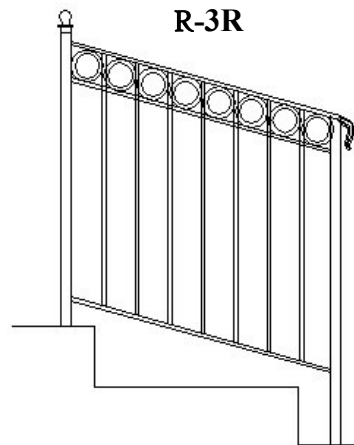

R-1

**TROY ORNAMENTAL
IRON & FENCE**

715 Hartland Dr. Troy MI
(248)528-1400
troyfence@yahoo.com
www.troyfence.com
Free Estimate

Design: _____
Height: _____
Footage: _____
Color: _____
Other: _____
Total Cost: _____

Troy Ornamental Iron & Fence
offers many different styles of welded
aluminum and iron railings.
Standard color of railings:
Black
Powder Coat

**ALUMINUM
RAILING DESIGN BROCHURE**

Standard Measurements:
1 3/4" Cover Bar
1 1/2" Square Posts
1/2" Solid Square Balusters
1" Bottom Channel

We also do all types of fences!!!!
We offer unlimited designs, remember
safety first!

R-3R