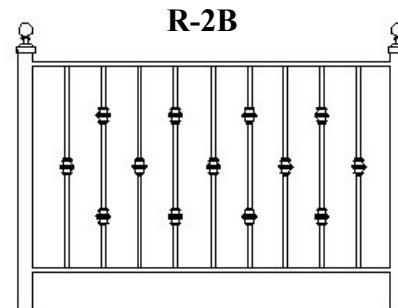

**TROY ORNAMENTAL
IRON & FENCE**

715 Hartland Dr. Troy MI
(248)528-1400
troyfence@yahoo.com
www.troyfence.com
Free Estimate

Design: _____
Height: _____
Footage: _____
Color: _____
Other: _____
Total Cost: _____

Troy Ornamental Iron & Fence
offers many different styles of welded
aluminum and iron railings.
Standard color of railings:
Black
Powder Coat

**ALUMINUM
RAILING DESIGN BROCHURE**

Standard Measurements:
1 3/4" Cover Bar
1 1/2" Square Posts
1/2" Solid Square Balusters
1" Bottom Channel

We also do all types of fences!!!!
We offer unlimited designs, remember
safety first!

R-3