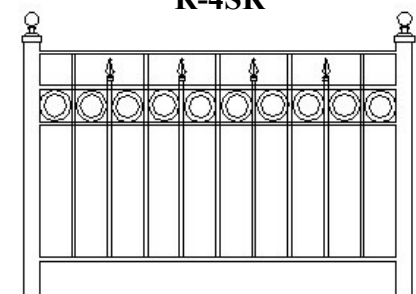

**TROY ORNAMENTAL
IRON & FENCE**

715 Hartland Dr. Troy MI
(248)528-1400
troyfence@yahoo.com
www.troyfence.com
Free Estimate

Design: _____
Height: _____
Footage: _____
Color: _____
Other: _____
Total Cost: _____

Troy Ornamental Iron & Fence
offers many different styles of welded
aluminum and iron railings.
Standard color of railings:
Black
Powder Coat

**ALUMINUM
RAILING DESIGN BROCHURE**

Standard Measurements:
1 3/4" Cover Bar
1 1/2" Square Posts
1/2" Solid Square Balusters
1" Bottom Channel

We also do all types of fences!!!!
We offer unlimited designs, remember
safety first!