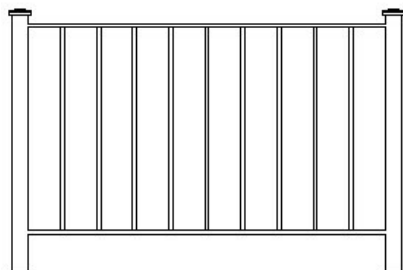

Troy Ornamental Iron & Fence
offers many different styles of welded
aluminum and iron railings.
Standard color of railings:
Black
Powder Coat

**ALUMINUM
RAILING DESIGN BROCHURE**

Standard Measurements:
1 3/4" Cover Bar
1 1/2" Square Posts
1/2" Solid Square Balusters
1" Bottom Channel

We also do all types of fences!!!!
We offer unlimited designs, remember
safety first!

R-3R

R-1

R-20

R-2B

R-3

R-3S

R-3SC