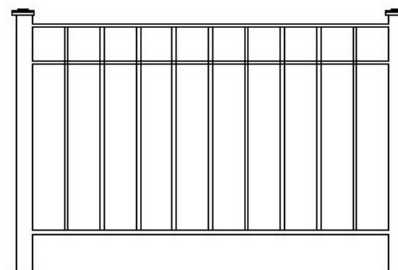

Troy Ornamental Iron & Fence
offers many different styles of welded
aluminum and iron railings.
Standard color of railings:
Black
Powder Coat

**ALUMINUM
RAILING DESIGN BROCHURE**

Standard Measurements:
1 3/4" Cover Bar
1 1/2" Square Posts
1/2" Solid Square Balusters
1" Bottom Channel

We also do all types of fences!!!!
We offer unlimited designs, remember
safety first!

R-3R

R-1

R-20

R-2B

R-3

R-3S

R-3SC