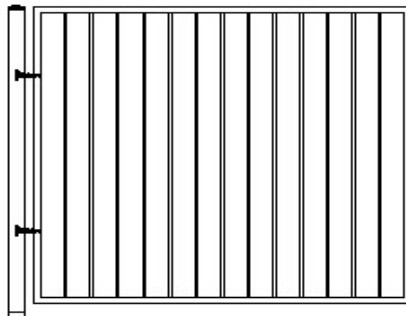

Free Estimates

Design: _____

Height: _____

Footage: _____

Gate: _____

Color: _____

Total: _____

Troy Ornamental Iron & Fence

715 Hartland Drive, Troy MI 48083

P.(248) 528-1400 F.(248) 528-9964

Email: troyfence@yahoo.com

www.troyfence.com

Quote Given By: Walter Koniacki

Iron & Aluminum Driveway Gate Designs

DG-FT-20