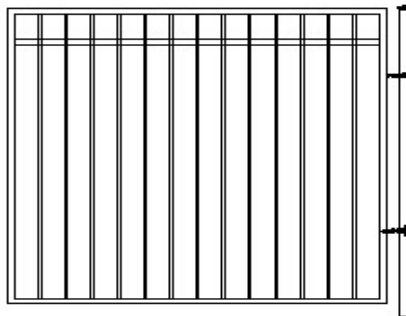

Free Estimates

Design: _____

Height: _____

Footage: _____

Gate: _____

Color: _____

Total: _____

Troy Ornamental Iron & Fence

715 Hartland Drive, Troy MI 48083

P.(248) 528-1400 F.(248) 528-9964

Email: troyfence@yahoo.com

www.troyfence.com

Quote Given By: Walter Koniacki

Iron & Aluminum Driveway Gate Designs

DG-FT-30