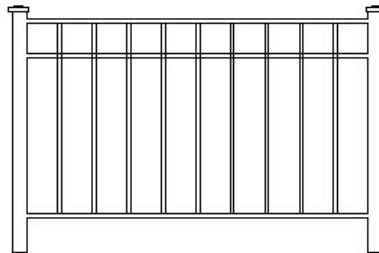

Footage: _____

Color: _____

Gate Footage: _____

Other: _____

Total Cost: _____

Troy Ornamental Iron & Fence
offers many different styles of welded
aluminum and iron railings.

Standard color of railings:

Black

Powder Coat & Primer

**IRON & ALUMINUM
RAILING DESIGN BROCHURE**

R-1 ORNAMENTAL

R-2

R-3

Standard Measurements:

1 3/4" Cover Bar

1 1/4" Square Posts