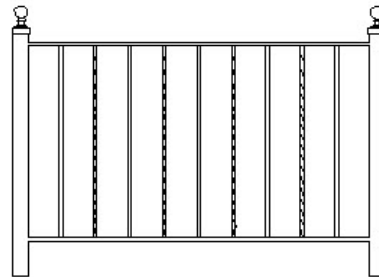

Footage: _____

Color: _____

Gate Footage: _____

Other: _____

Total Cost: _____

Troy Ornamental Iron & Fence
offers many different styles of welded
aluminum and iron railings.

Standard color of railings:

Black

Powder Coat & Primer

**IRON & ALUMINUM
RAILING DESIGN BROCHURE**

R-1 ORNAMENTAL

R-2

R-3

Standard Measurements:

1 3/4" Cover Bar

1 1/4" Square Posts