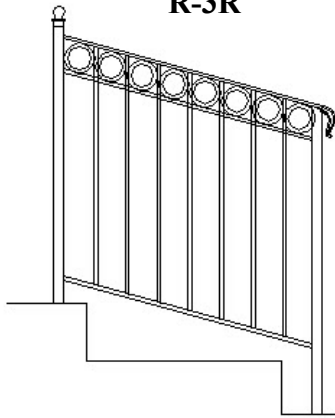

Powder Coat & Primer

**IRON & ALUMINUM
RAILING DESIGN BROCHURE**

R-1 ORNAMENTAL

R-2

R-3

Standard Measurements:

1 3/4" Cover Bar

1 1/4" Square Posts

1/2" Solid Square Balusters

1" Bottom Channel

We also do all types of fences!!!!

We offer unlimited designs, remember
safety first!

R-3S

R-30

R-4SR

R-3R