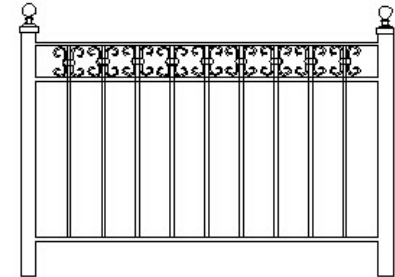

Footage: _____

Color: _____

Gate Footage: _____

Other: _____

Total Cost: _____

Troy Ornamental Iron & Fence
offers many different styles of welded
aluminum and iron railings.

Standard color of railings:

Black

Powder Coat & Primer

**IRON & ALUMINUM
RAILING DESIGN BROCHURE**

R-1 ORNAMENTAL

R-2

R-3

Standard Measurements:

1 3/4" Cover Bar

1 1/4" Square Posts

1/2" Solid Square Balusters

1" Bottom Channel

We also do all types of fences!!!!

We offer unlimited designs, remember
safety first!

R-3S

R-30

R-4SR

R-3R