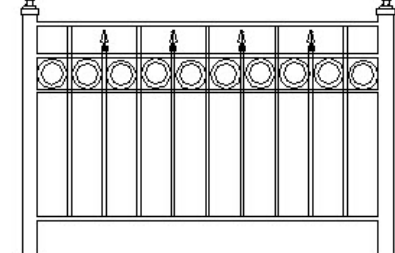

Powder Coat & Primer

**IRON & ALUMINUM
RAILING DESIGN BROCHURE**

R-1 ORNAMENTAL

R-2

R-3

Standard Measurements:

1 3/4" Cover Bar

1 1/4" Square Posts

1/2" Solid Square Balusters

1" Bottom Channel

We also do all types of fences!!!!

We offer unlimited designs, remember
safety first!

R-3S

R-30

R-4SR

R-3R