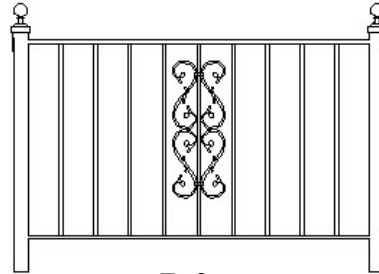

Footage: _____

Color: _____

Gate Footage: _____

Other: _____

Total Cost: _____

Troy Ornamental Iron & Fence
offers many different styles of welded
aluminum and iron railings.

Standard color of railings:

Black

Powder Coat & Primer

**IRON & ALUMINUM
RAILING DESIGN BROCHURE**

R-1 ORNAMENTAL

R-2

R-3

Standard Measurements:

1 3/4" Cover Bar

1 1/4" Square Posts