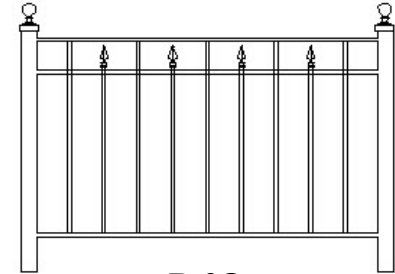

**TROY ORNAMENTAL
IRON & FENCE**

715 Hartland Dr. Troy MI

(248)528-1400

troyfence@yahoo.com

www.troyfence.com

Free Estimate

Design: _____

Height: _____

Footage: _____

Color: _____

Gate Footage: _____

Other: _____

Total Cost: _____

Troy Ornamental Iron & Fence
offers many different styles of welded
aluminum and iron railings.

Standard color of railings:

Black

Powder Coat & Primer

**IRON & ALUMINUM
RAILING DESIGN BROCHURE**

Standard Measurements:

1 3/4" Cover Bar

1 1/4" Square Posts

1/2" Solid Square Balusters

1" Bottom Channel

We also do all types of fences!!!!

We offer unlimited designs, remember
safety first!

R-3S